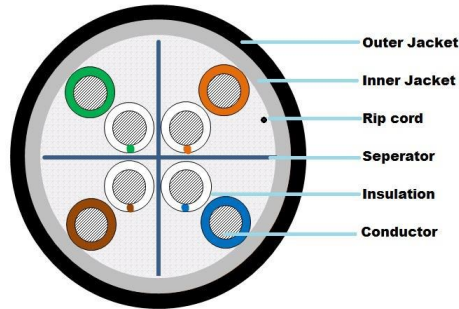

CAT 6 UTP Double Jacket Outdoor CABLE

CAT 6 UTP DOUBLE JACKET LAN CABLE

Introduction:

Cat6 cable offers superior Electrical performance meeting 1000 Base-T requirement for applications such as Data Centres, Server Farms and other bandwidth intensive application. Our unique Double Jacket construction offers a extra layer of protection against outside elements protecting your Infrastructure Investment for years to come.

Technical Specifications:

Construction :

Conductor	Solid Bare Electrolytic Grade Copper
Nominal Conductor Diameter	0.53 ± 0.015 mm
Insulation	Polyethylene (HDPE)
Pairing	Twisted into Two core
No.of Pair	4, Each pair Twisted
Inner Sheath material	PVC
Inner sheath colour	Grey/Natural

Outer Sheath material	LDPE
Colour of Sheath	Black
Approximate OD	7.0 ± 0.30 mm
Rip Cord	Yes
Sequential Marking	At Every Meter
Cross Filler	HDPE
Packing	305 Mtrs in a Wooden Reel

Color coding of Pairs :